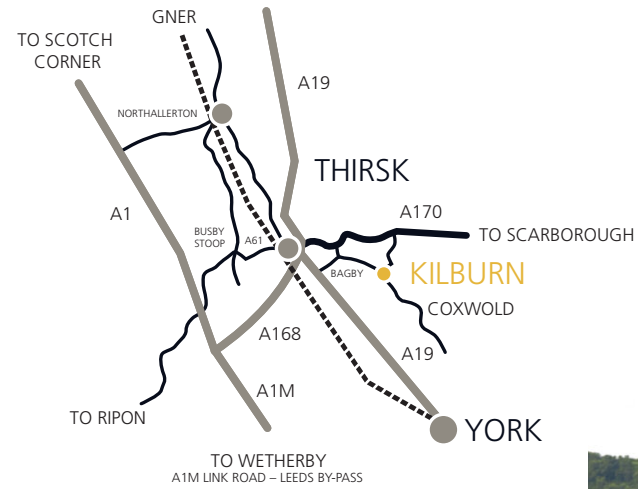

GS030

MS100

GS110

MS110

GS100

See the skill of our craftsmen firsthand in the workshop or Visitors' Centre.
Feel the warmth and durability of our products for yourself in the Shop.
Enjoy our Yorkshire hospitality in the T Café. Learn more about the history of our founder, Robert Thompson, in the Museum. Come and spend the day with us and you will understand the love of wood that led Robert to create our company.